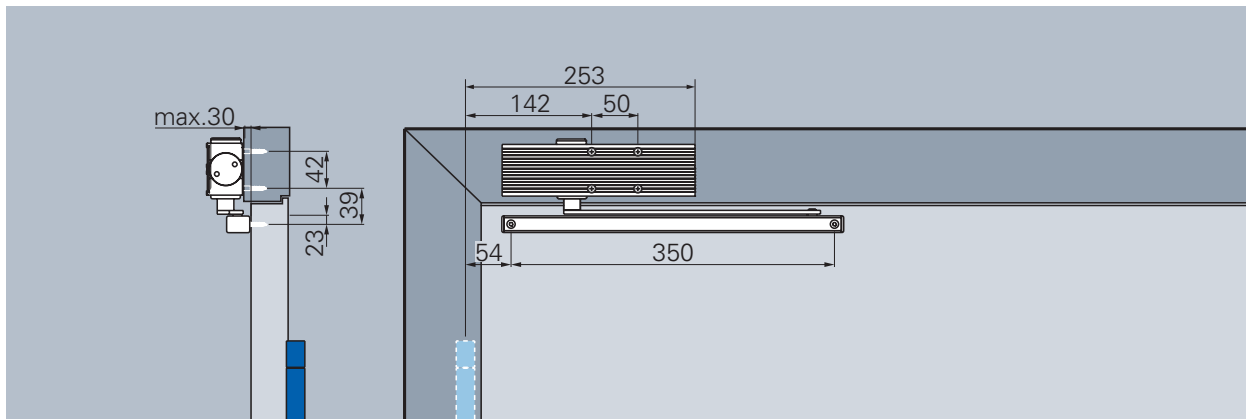

Hinge side

Mounting with slide rail K, illustration DIN left door, DIN right laterally reversed

With slide rail K

- Closing speed**
 Continuously adjustable closing speed from approx. 180° to 0°
- Latching speed**
 Increases the closing speed and thus the safe closing of the door, for example to overcome door seals, door locks and high air pressure. Continuously adjustable, works between 10 to 0°

Closing force diagram ECO Newton TS-15 K, hinge side

The use of a mounting plate is recommended for rebated doors.

Hinge-opposite side

Mounting with slide rail K, illustration DIN right door, DIN right laterally reversed

Head mounting with slide rail K, hinge-opposite side

Closing speed

Continuously adjustable closing speed from approx. 140°* to 0°

Latching speed

Increases the closing speed and thus the safe closing of the door, for example to overcome door seals, door locks and high air pressure. Continuously adjustable, works between 10 to 0°