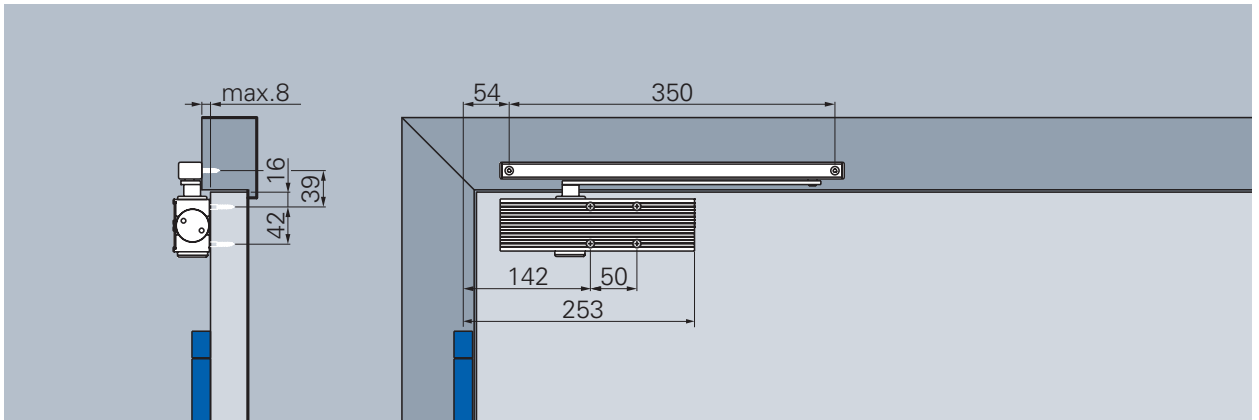

Order information

ECO Newton TS-15 K ■ Door closer with slide rail

Product information

- Closing force 1 / 2 acc. to EN (for door width to 800 mm)
- Latching speed and closing speed continuously adjustable from the side
- Same version DIN left and DIN right
- Height only 38 mm
- Max. door opening angle: 180°

New packaging:

Set incl. door closer body, slide rail and arm K.

Article numbers

Door closer with slide rail K	Colour	Article number
TS-15 K (1/2)	Silver RAL 9006	301552E11A09010
TS-15 K (1/2)	White RAL 9016	301552E11E09010
TS-15 K (1/2)	Brown RAL 8014	301552E11D09010
TS-15 K (1/2)	Black RAL 9005	301552E11G09010

Hinge side

Mounting with slide rail K, illustration DIN left door, DIN right laterally reversed

With slide rail K

- Closing speed**
 Continuously adjustable closing speed from approx. 180° to 0°
- Latching speed**
 Increases the closing speed and thus the safe closing of the door, for example to overcome door seals, door locks and high air pressure. Continuously adjustable, works between 10 to 0°