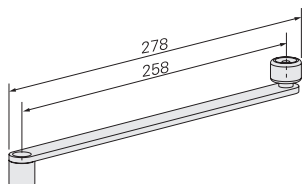

for slide rail

Finish: Stainless steel satin or polished

Fullcover for	Colour	Article number	Fullcover for	Colour	Article number
Slide rail B	Stainless steel satin	350400050Q00001	Slide rail B	Stainless steel polished	350400050Q00002

Arm for slide rail B

Arm for slide rail B

Arm for slide rail B for ECO Newton	Colour	Article number	Arm for slide rail B for ECO Newton	Colour	Article number
TS-61/51	Silver RAL 9006	30S6100013	TS-41/31	Silver RAL 9006	30S1100013
TS-61/51	White RAL 9016	30S6100008	TS-41/31	White RAL 9016	30S1100008
TS-61/51	Brown RAL 8014	30S6100004	TS-41/31	Brown RAL 8014	30S1100004
TS-61/51	Black RAL 9005	30S6100002	TS-41/31	Black RAL 9005	30S1100002
TS-61/51	Stainless steel look	30S6100046	TS-41/31	Stainless steel look	30S1100000Q1