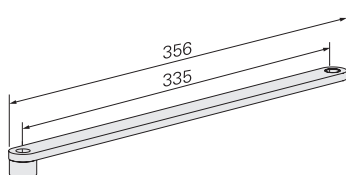

ECOcover² can be ordered as set on request.

for the door closer body ECO Newton TS-61, TS-51, TS-41, TS-31, TS-50, TS-20

Finish: Stainless steel satin or polished

Fullcover for ECO Newton	Colour	Article number	Fullcover for ECO Newton	Colour	Article number
TS-61/51	Stainless steel satin	350400052Q00001	TS 41/31/50/20	Stainless steel satin	350400052Q00002
TS-61/51	Stainless steel polished	On request	TS 41/31/50/20	Stainless steel polished	On request

for slide rail

Finish: Stainless steel satin or polished

Fullcover for	Colour	Article number	Fullcover for	Colour	Article number
Slide rail B	Stainless steel satin	350400050Q00001	Slide rail B	Stainless steel polished	350400050Q00002

Arm for slide rail B

Arm for slide rail B

Arm for slide rail B for ECO Newton	Colour	Article number	Arm for slide rail B for ECO Newton	Colour	Article number
TS-61/51	Silver RAL 9006	30S6100013	TS-41/31	Silver RAL 9006	30S1100013
TS-61/51	White RAL 9016	30S6100008	TS-41/31	White RAL 9016	30S1100008
TS-61/51	Brown RAL 8014	30S6100004	TS-41/31	Brown RAL 8014	30S1100004
TS-61/51	Black RAL 9005	30S6100002	TS-41/31	Black RAL 9005	30S1100002
TS-61/51	Stainless steel look	30S6100046	TS-41/31	Stainless steel look	30S1100000Q1