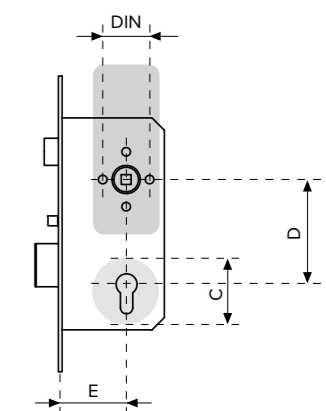

TECHNICAL SPECIFICATIONS

MA1A is compatible to all European DIN locks and thanks to the small dimensions is ideal for every access solution. The multi holes fixing plate, on the back of MA1A, allows great flexibility during installation, making it suitable for different applications.

MA1A dimensions

Installation

Compatibility with mechanical locks:

- Backset min = 35mm (E)
- Min center-holes distance = 70mm (D)
- Escutcheon max diameter = 52mm (C)
- DIN holes = 38mm (DIN)
- Max handle rotation angle = 40°