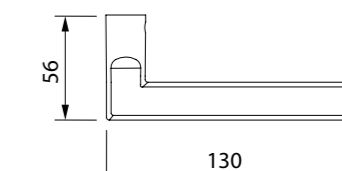

MA1A

MA1A Connected Smart Handle by ISEO is an extremely versatile and innovative solution. **Compact and easy to use**, it stands out for its elegant, contemporary design, combining refined aesthetics with functional practicality.

Its **quick and straightforward installation** makes it the ideal retrofit solution for internal doors, thanks to full compatibility with all DIN mechanical locks.

Integrated with ISEO's software platforms, the MA1A provides the perfect solution to ensure flexibility and freedom of movement.

MAIN FEATURES

- The small dimensions allow versatility and ease of installation
- Battery power avoids costly wiring and allows much flexibility
- Bluetooth® low energy 5.1
- Compatible with all ISEO access control software
- Possibility to manage access with RFID (RFID cards, tags and keyfobs)
- The software can be upgraded on site via Bluetooth®

TECHNICAL SPECIFICATIONS

MA1A is compatible to all European DIN locks and thanks to the small dimensions is ideal for every access solution. The multi holes fixing plate, on the back of MA1A, allows great flexibility during installation, making it suitable for different applications.

MA1A dimensions

Installation

Compatibility with mechanical locks:

- Backset min = 35mm (E)
- Min center-holes distance = 70mm (D)
- Escutcheon max diameter = 52mm (C)
- DIN holes = 38mm (DIN)
- Max handle rotation angle = 40°

Power supply via 3 AAA-type 1.5V alkaline batteries

Handle dimensions

YUMA

URACAN

PROTECTION GRADE: IP54

MA1A is IP54 grade, that means protection from limited dust ingress and water spray from any direction.

BATTERY LIFE

Battery life follows the same high standard targeting of all ISEO smart devices: up to 2 years or 20.000 openings at 20°C *

COMPLIANCE DIRECTIVES