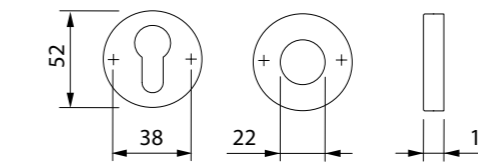

MA1A

MA1A Connected Smart Handle by ISEO is an extremely versatile and innovative solution. **Compact and easy to use**, it stands out for its elegant, contemporary design, combining refined aesthetics with functional practicality.

Its **quick and straightforward installation** makes it the ideal retrofit solution for internal doors, thanks to full compatibility with all DIN mechanical locks.

Integrated with ISEO's software platforms, the MA1A provides the perfect solution to ensure flexibility and freedom of movement.

MAIN FEATURES

- The small dimensions allow versatility and ease of installation
- Battery power avoids costly wiring and allows much flexibility
- Bluetooth® low energy 5.1
- Compatible with all ISEO access control software
- Possibility to manage access with RFID (RFID cards, tags and keyfobs)
- The software can be upgraded on site via Bluetooth®

TECHNICAL SPECIFICATIONS

MA1A is compatible to all European DIN locks and thanks to the small dimensions is ideal for every access solution. The multi holes fixing plate, on the back of MA1A, allows great flexibility during installation, making it suitable for different applications.

MA1A dimensions

Installation

Compatibility with mechanical locks:

- Backset min = 35mm (E)
- Min center-holes distance = 70mm (D)
- Escutcheon max diameter = 52mm (C)
- DIN holes = 38mm (DIN)
- Max handle rotation angle = 40°

Power supply via 3 AAA-type 1.5V alkaline batteries

Handle dimensions

YUMA

URACAN

PROTECTION GRADE: IP54

MA1A is IP54 grade, that means protection from limited dust ingress and water spray from any direction.

BATTERY LIFE

Battery life follows the same high standard targeting of all ISEO smart devices: up to 2 years or 20.000 openings at 20°C *

COMPLIANCE DIRECTIVES