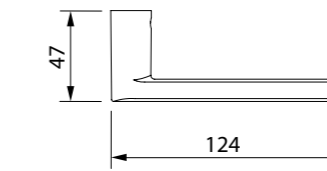

Handle dimensions

YUMA