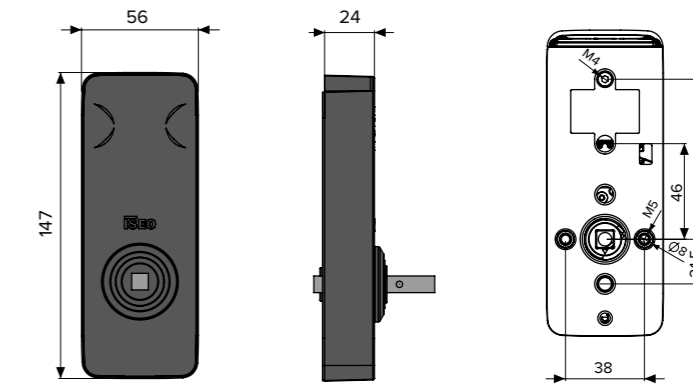

TECHNICAL SPECIFICATIONS

MA1A is compatible to all European DIN locks and thanks to the small dimensions is ideal for every access solution. The multi holes fixing plate, on the back of MA1A, allows great flexibility during installation, making it suitable for different applications.

MA1A dimensions

Installation

Compatibility with mechanical locks:

- Backset min = 35mm (E)
- Min center-holes distance = 70mm (D)
- Escutcheon max diameter = 52mm (C)
- DIN holes = 38mm (DIN)
- Max handle rotation angle = 40°