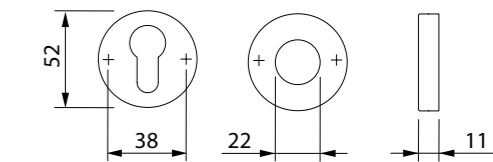

MA1A

MA1A Connected Smart Handle by ISEO is an extremely versatile and innovative solution. **Compact and easy to use**, it stands out for its elegant, contemporary design, combining refined aesthetics with functional practicality.

Its **quick and straightforward installation** makes it the ideal retrofit solution for internal doors, thanks to full compatibility with all DIN mechanical locks.

Integrated with ISEO's software platforms, the MA1A provides the perfect solution to ensure flexibility and freedom of movement.

MAIN FEATURES

- The small dimensions allow versatility and ease of installation
- Battery power avoids costly wiring and allows much flexibility
- Bluetooth® low energy 5.1
- Compatible with all ISEO access control software
- Possibility to manage access with RFID (RFID cards, tags and keyfobs)
- The software can be upgraded on site via Bluetooth®

TECHNICAL SPECIFICATIONS

MA1A is compatible to all European DIN locks and thanks to the small dimensions is ideal for every access solution. The multi holes fixing plate, on the back of MA1A, allows great flexibility during installation, making it suitable for different applications.

MA1A dimensions

Installation

Compatibility with mechanical locks:

- Backset min = 35mm (E)
- Min center-holes distance = 70mm (D)
- Escutcheon max diameter = 52mm (C)
- DIN holes = 38mm (DIN)
- Max handle rotation angle = 40°

Power supply via 3 AAA-type 1.5V alkaline batteries

Handle dimensions

YUMA

URACAN

PROTECTION GRADE: IP54

MA1A is IP54 grade, that means protection from limited dust ingress and water spray from any direction.

BATTERY LIFE

Battery life follows the same high standard targeting of all ISEO smart devices: up to 2 years or 20.000 openings at 20°C *

COMPLIANCE DIRECTIVES